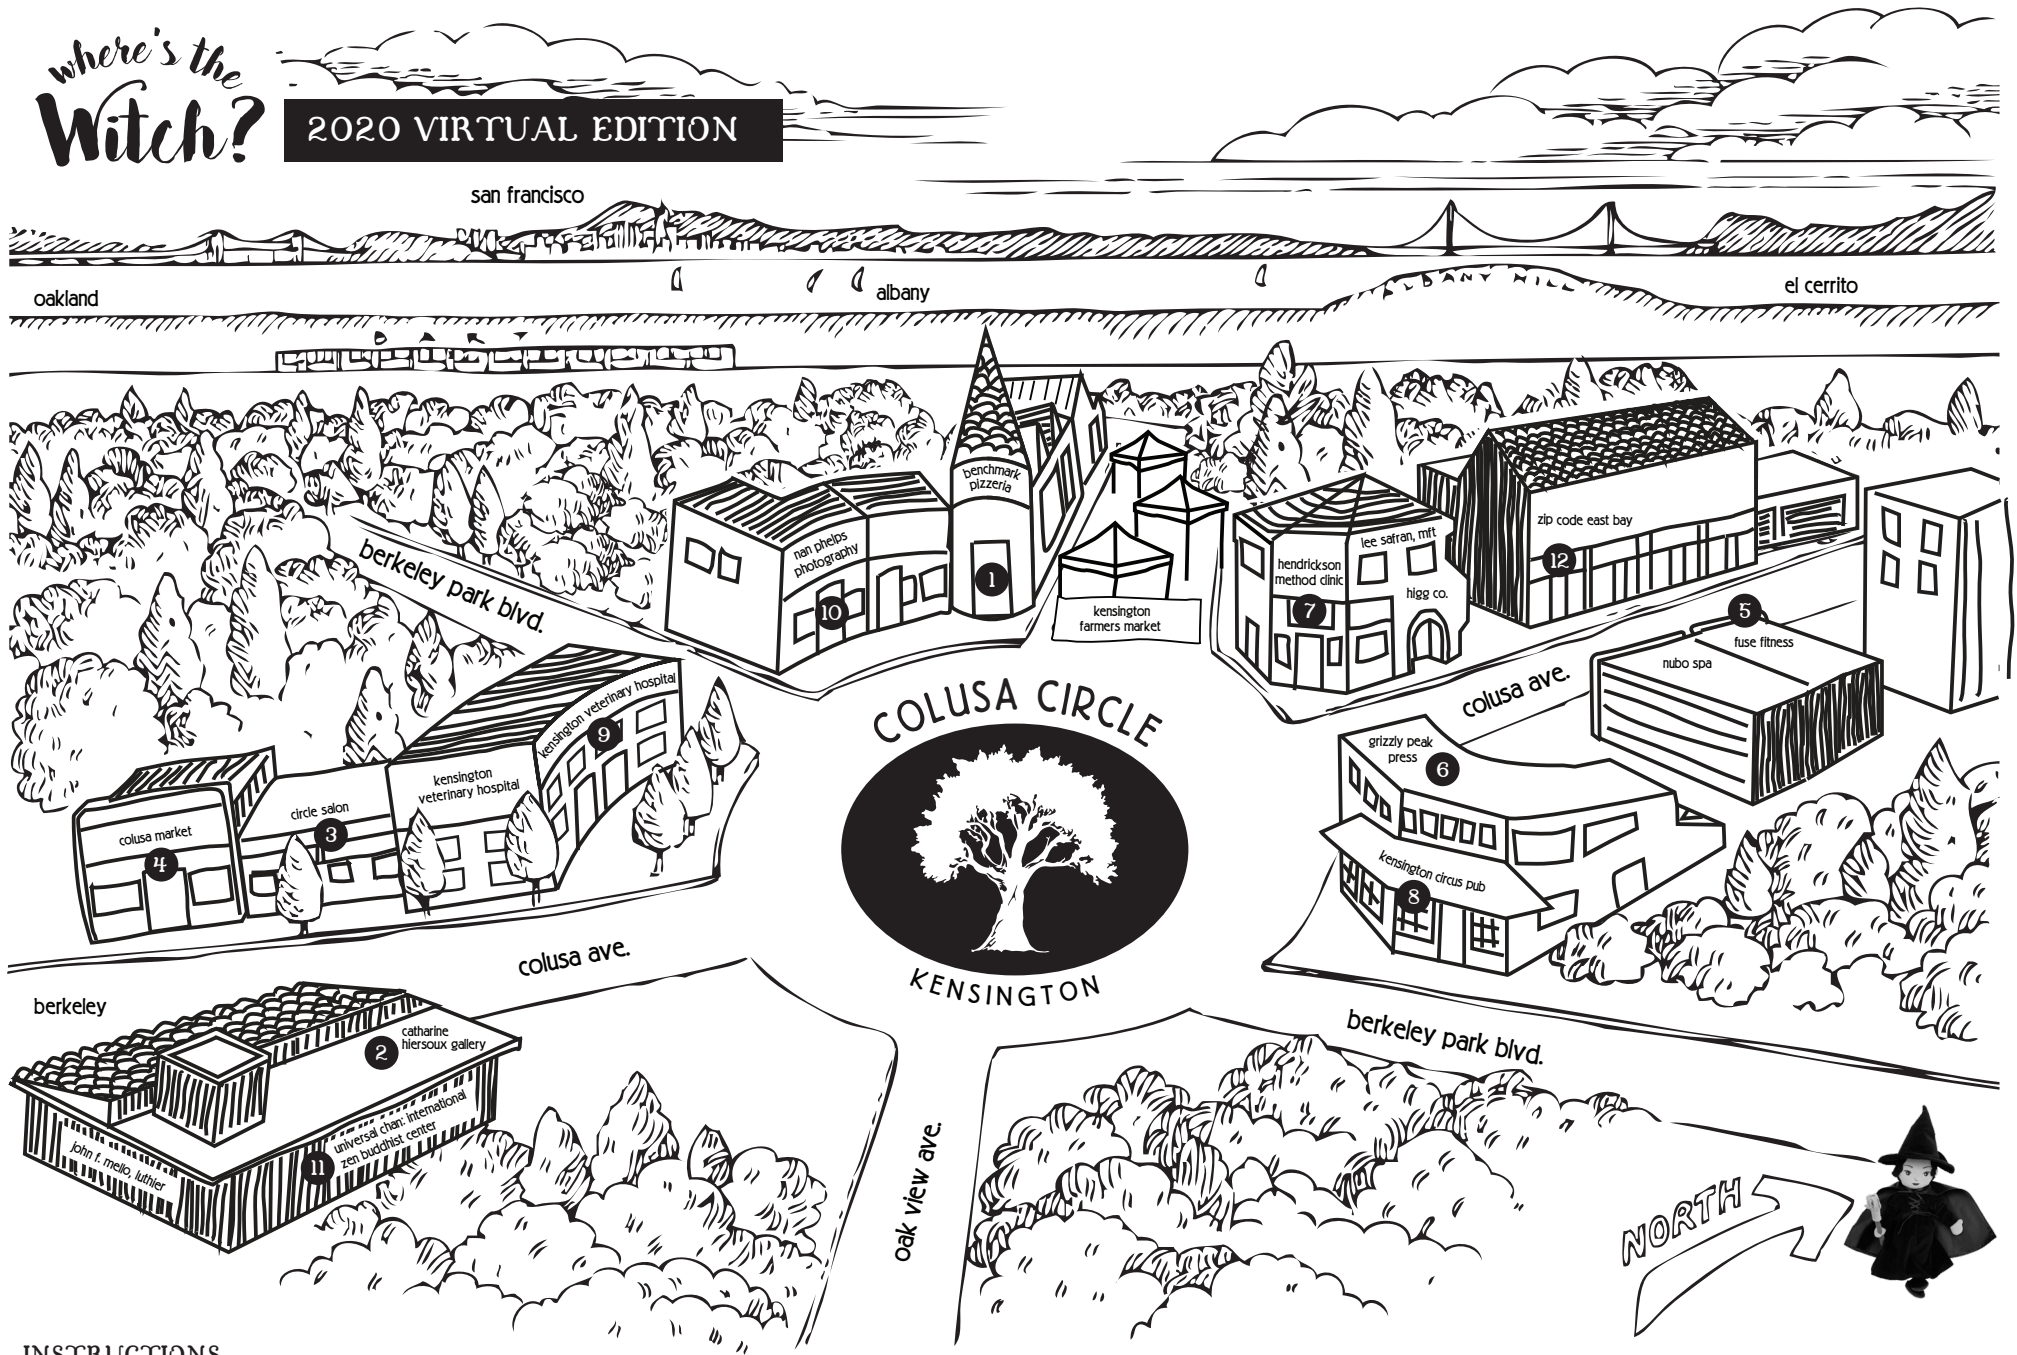

where's the Witch?

2020 VIRTUAL EDITION

INSTRUCTIONS

- 1 VISIT EACH BUSINESS LISTED & FIND THE WITCH HIDING IN THE STOREFRONT WINDOW.
- 2 WHEN YOU FIND THE WITCH, COLOR IN THE BUSINESS ON THIS MAP.*
- 3 ONCE YOUR MAP IS COMPLETE, BRING IT TO BENCHMARK PIZZERIA OCT 25 - 31 BETWEEN 4:30 - 9PM FOR A FREE ORGANIC SOFT SERVE (MASK REQUIRED).

* BONUS POINTS FOR ADDING HALLOWEEN DETAILS LIKE PUMPKINS, SPIDERWEBS OR TRICK-OR-TREATERS!

PARTICIPATING BUSINESSES

- 1 BENCHMARK PIZZERIA
- 2 CATHARINE HIERSOUX GALLERY
- 3 CIRCLE SALON
- 4 COLUSA MARKET
- 5 FUSE FITNESS
- 6 GRIZZLY PEAK PRESS
- 7 HENDRICKSON METHOD CLINIC
- 8 KENSINGTON CIRCUS PUB
- 9 KENSINGTON VETERINARY CLINIC
- 10 NAN PHELPS PHOTOGRAPHY
- 11 UNIVERSAL CHAN INTERNATIONAL ZEN BUDDHIST CENTER
- 12 ZIP CODE EAST BAY